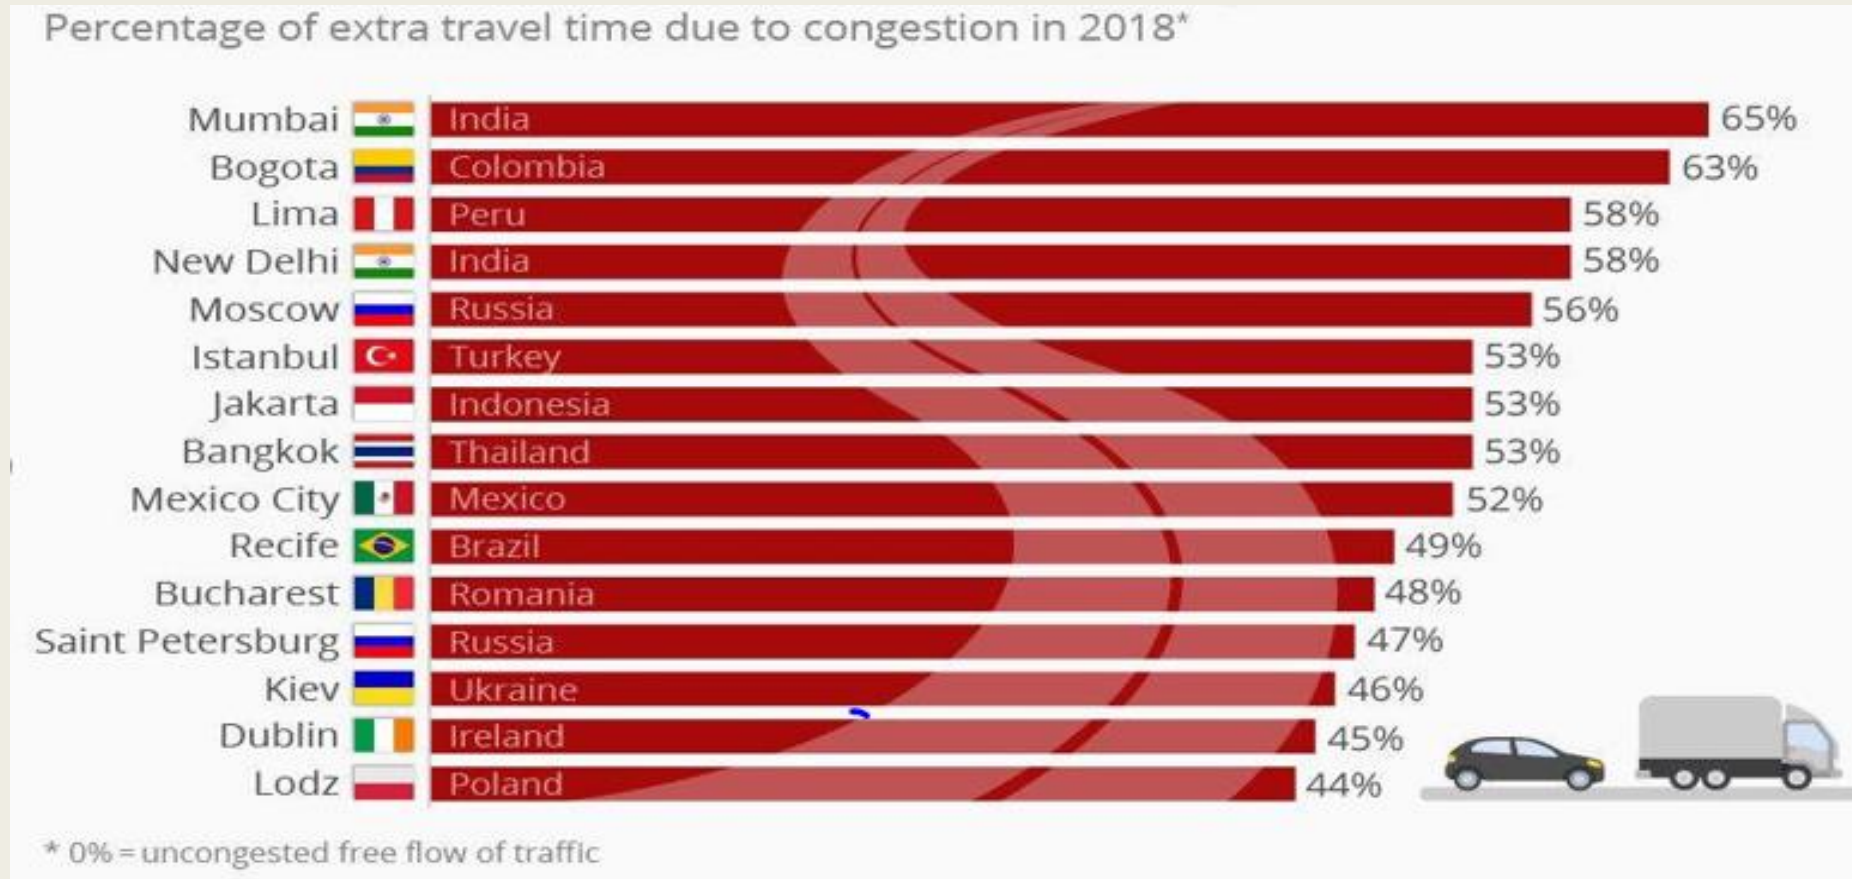

8. How fast was the first million for the billionaires?

Indian billionaires took an average of 4.5 years to reach their first million

Source: Visual Capitalist

9. Stable used car ratios

Ratio of used car - to - new car sales has remained stable over last 3 years

Source: JM Financial, IndianBlueBook

10. Cities with the worst traffic congestion

Mumbaikars take extra travel time due to traffic congestion

Source: Statista, TomTom Traffic Index

THANK YOU