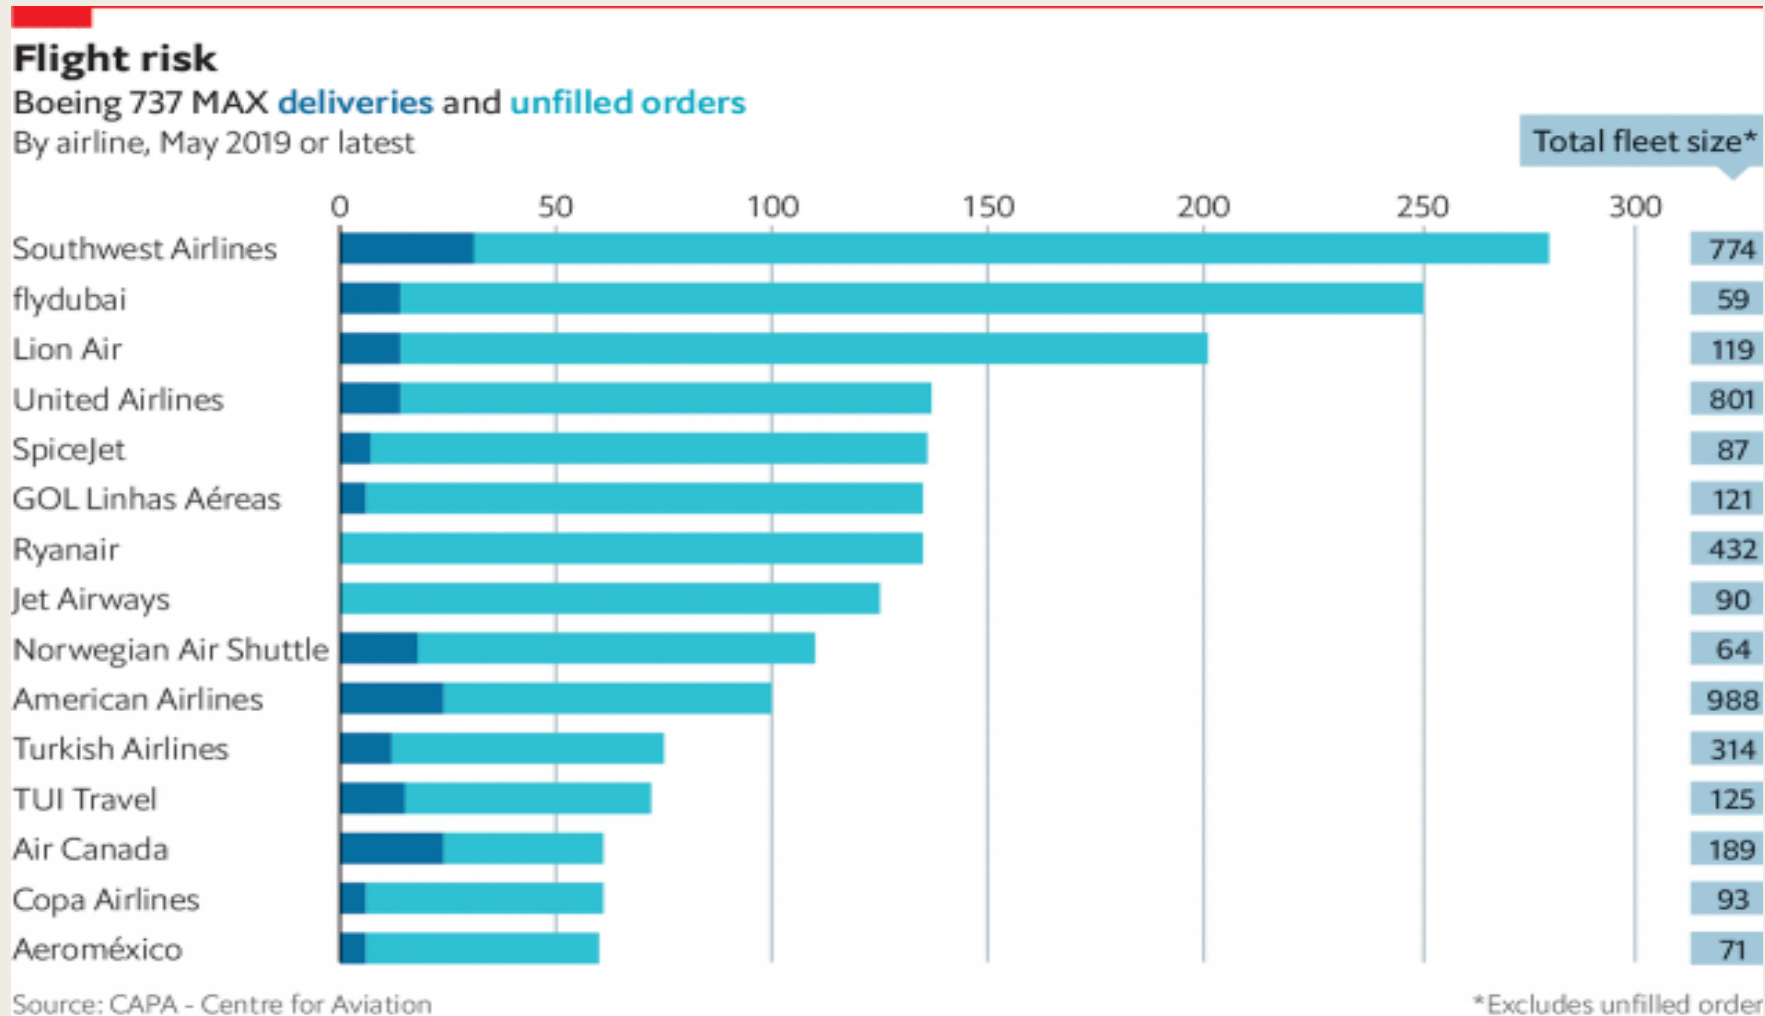

7. Airlines would like to see Boeing's 737 MAX back in the air

Airlines have ordered around 5,000 MAX planes

Source: The Economist, CAPA – Centre for Aviation